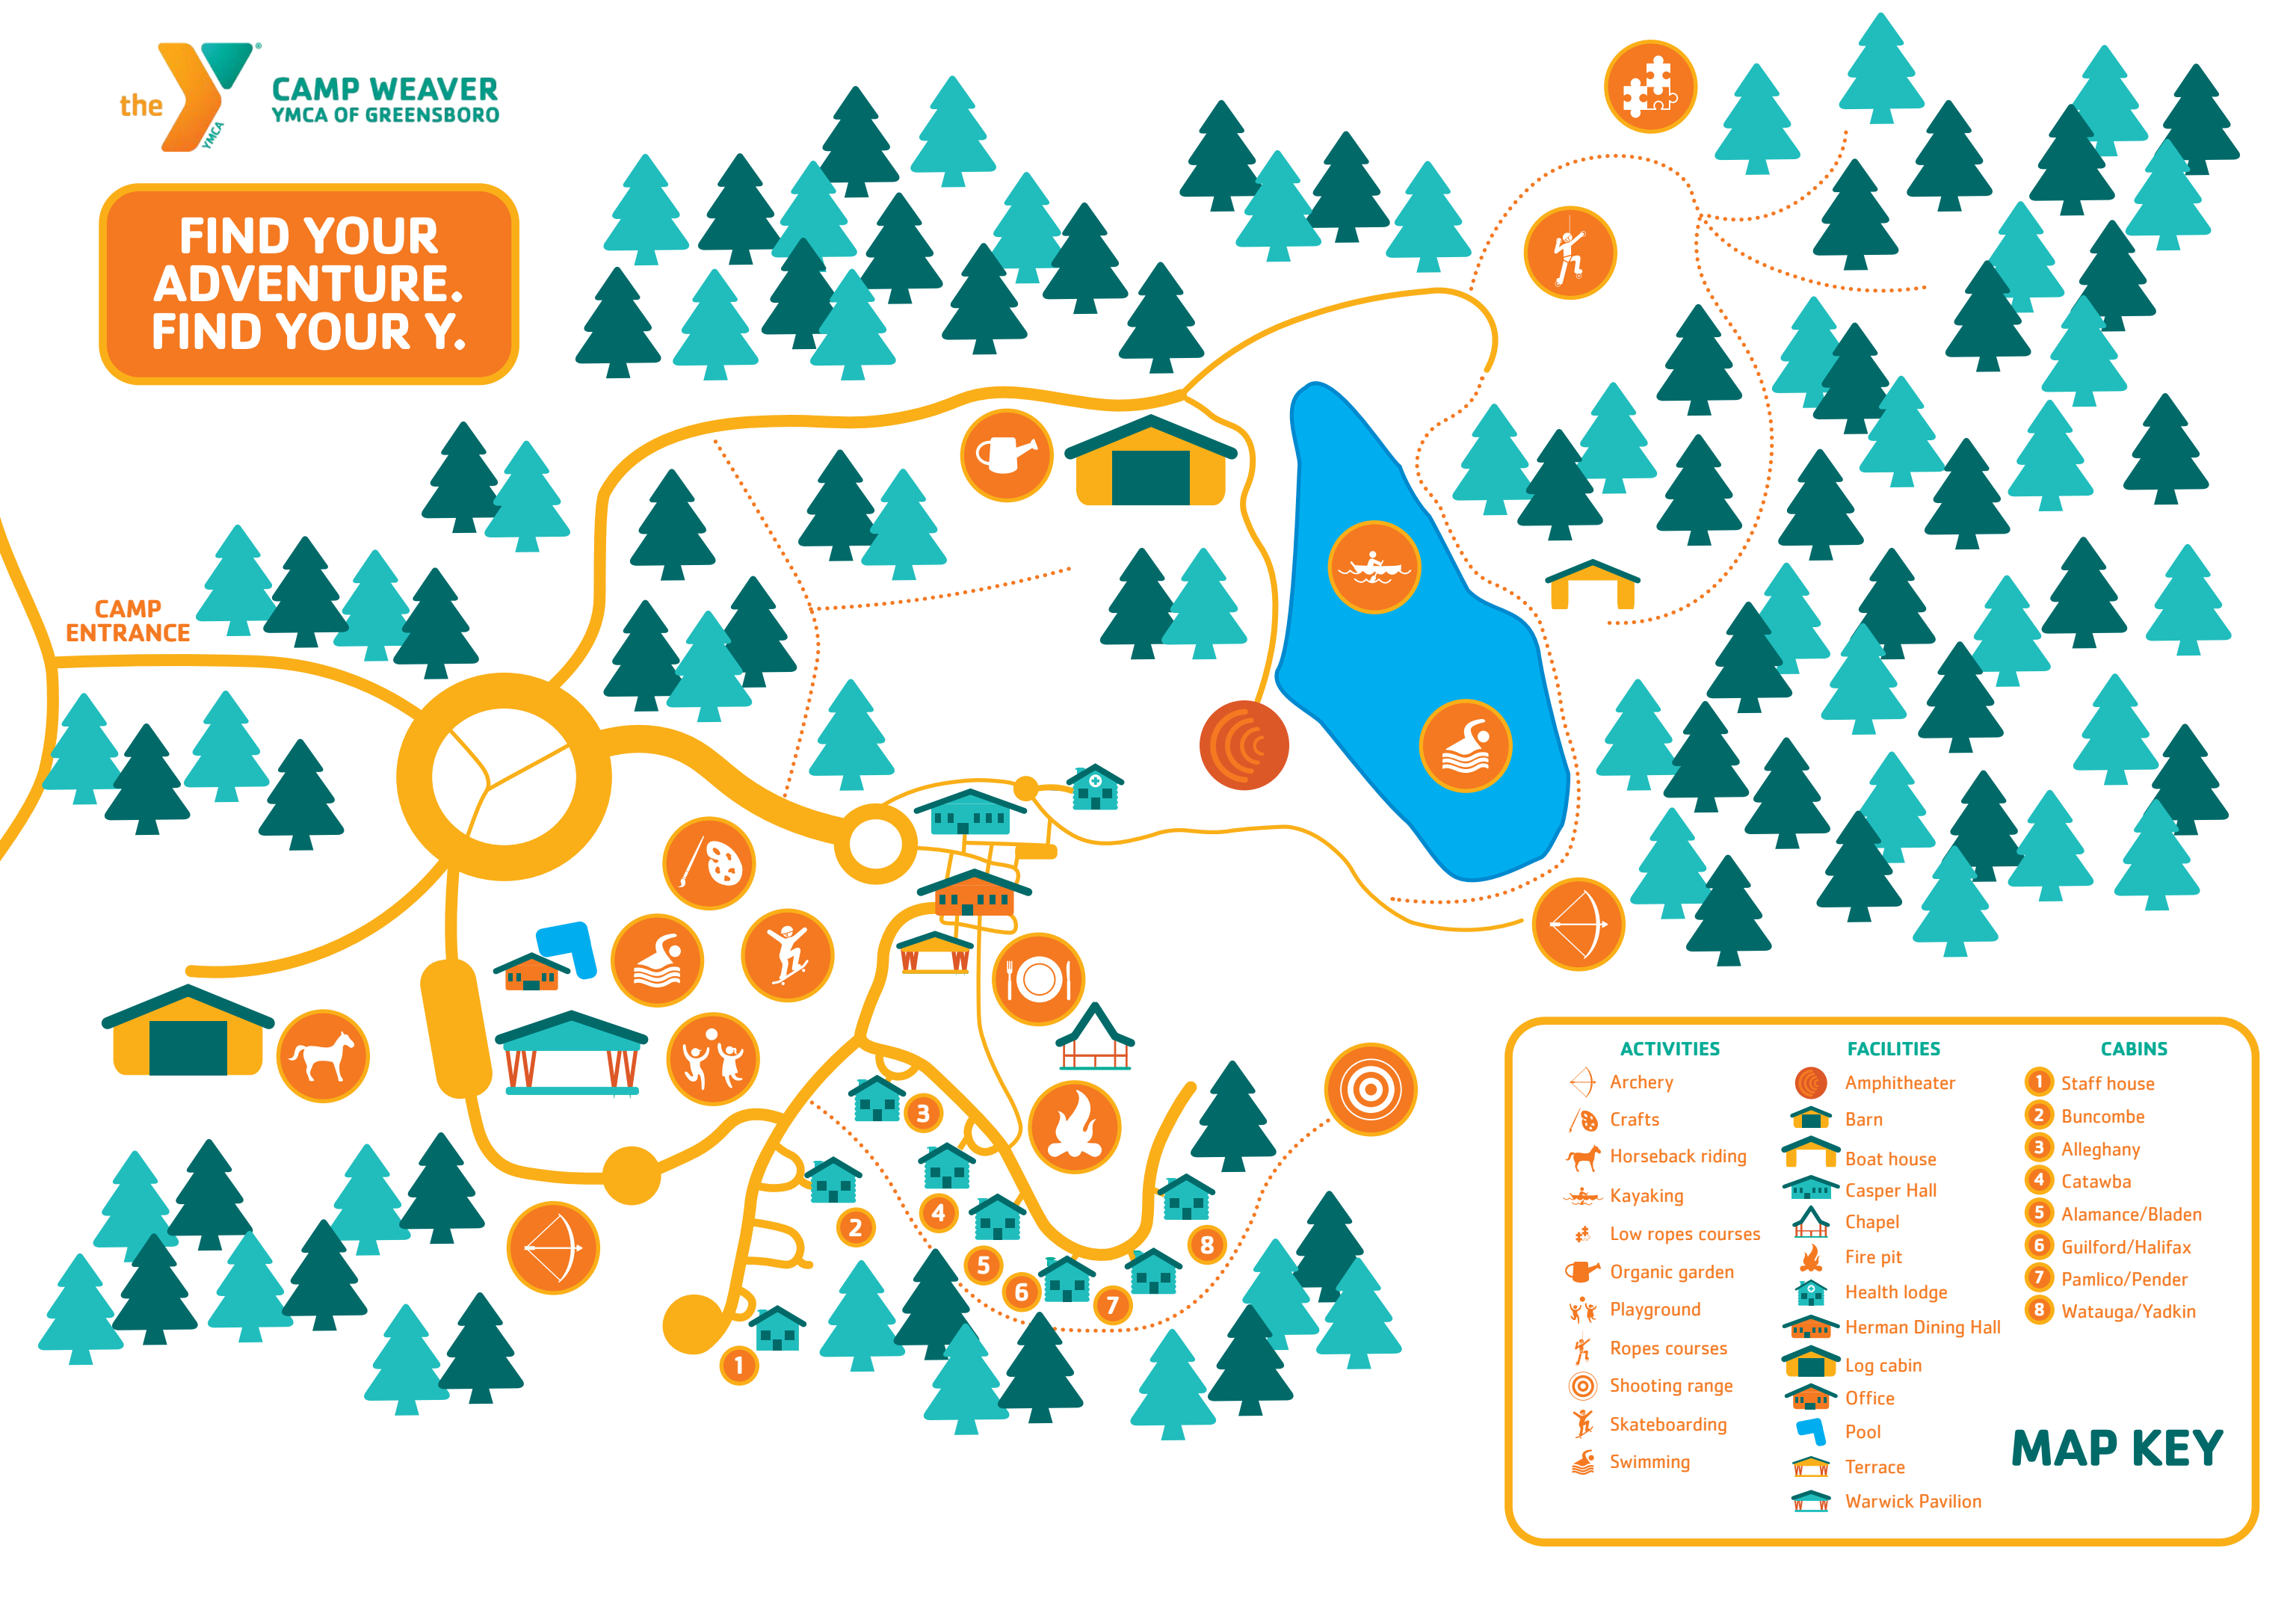

**FIND YOUR
ADVENTURE.
FIND YOUR Y.**

ACTIVITIES	FACILITIES	CABINS
Archery	Amphitheater	1 Staff house
Crafts	Barn	2 Buncombe
Horseback riding	Boat house	3 Alleghany
Kayaking	Casper Hall	4 Catawba
Low ropes courses	Chapel	5 Alamance/Bladen
Organic garden	Fire pit	6 Guilford/Halifax
Playground	Health lodge	7 Pamlico/Pender
Ropes courses	Herman Dining Hall	8 Watauga/Yadkin
Shooting range	Log cabin	
Skateboarding	Office	
Swimming	Pool	
	Terrace	
	Warwick Pavilion	

MAP KEY